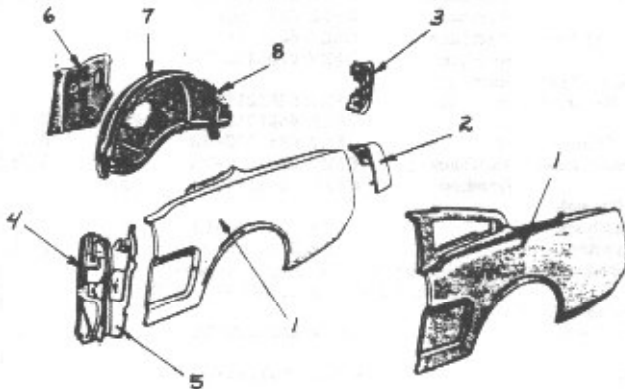

ARTER PANEL

inish	*2.5
Trim Panel	
l exc.	.3
Conv.	.4
F/Back	.7
Quarter	
/Roof Rem.	*10.0

Panel, Quarter				
Fastback		C5ZZ 6327846-7A	*13.5	81.55
Hardtop		C5ZZ 6527846-7B	*12.5	71.45
Convertible		C5ZZ 7627846-7B	*11.5	71.45

QUARTER PANEL, Cont'd.

2. Extension, Upper Rear		C5ZZ 6527702-3A	*.3	7.20
3. Extension, Lower Rear		C5ZZ 6528058-9A		3.50
4. Pillar Assy., Lock				
Fastback		C5ZZ 6328160-1A	#	5.65
H. T. & Conv.		C5ZZ 6528160-1A	#	5.50
		(*4.0, exc. w/Quarter Removed	*2.0)	
5. Reinf., Lock Side				
Fastback		C5ZZ 6328200-1A	*1.0	3.65
H. T. & Conv.		C5ZZ 6528200-1A	*1.0	3.55
6. Panel, Regulator				
Hardtop		C5ZZ 6527870-1A	*2.0	10.15
Convertible		C5ZZ 7627870-1A	*2.0	11.90
Panel, Wheelhouse				
7. Inner		C5ZZ 6527886-7B	*1.5	13.05
8. Outer		C5ZZ 6527894-5A	*1.5	12.70
Reinf., Wheelhouse Inner				
Convertible		C5ZZ 7627798-9A		2.75

GLASS & HARDWARE

Glass					
(Car Mfr.)	H. T.	C	C5ZZ 6529710-1A	1.0	9.25
		T	C5ZZ 6529710-1B		10.20
	Conv.	C	C5ZZ 7629710-1A	1.0	8.60
		T	C5ZZ 7629710-1B		9.45
(Glass Co.)	H. T.	C	Q3297-8	1.0	8.40
		T			9.25
	Conv.	C	Q3293-4	1.0	7.80
		T			8.60
Channel Assy., Top & Side					
Hardtop			C5ZZ 6529962-3A		6.95
Convertible			C5ZZ 7629962-3A		6.95
Channel Assy., Lower					
Hardtop			C5ZZ 6529958-9A		26.10
Convertible			C5ZZ 7629958-9A		26.10
Regulator			C5ZZ 6530306-7A	.5	10.40
Handle, Regulator					
Before 3-8-65			C4SZ 6330322A	.2	2.30
From 3-8-65			C5ZZ 6530322B	.2	2.30
Ornament, Outside Rear					
1965			C5ZZ 65290A76-7A	*.8	3.95
1966			C6ZZ 65290A76-7A	*.8	4.35