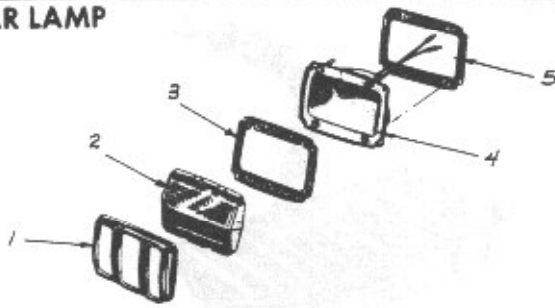

REAR LAMP

TAIL LAMP

1. Sleeve, Lens	C5ZZ 13489A		3.40
2. Lens	C5ZZ 13450A	.2	1.55
3. Gasket, Rubber	w/Gen. C5ZZ 13461A		.43
	w/Alt. C5ZZ 13461B		.48
4. Body Assy.	w/Gen. C5ZZ 13434A	.3	4.05
	w/Alt. C5ZZ 13434B	.3	4.05
5. Pad, Mounting	C5ZZ 13420A		.35

CONVERTIBLE TOP PARTS

Top Assy., Less Trim, Motor & Lifts			
Before 10-22-64	C5ZZ 7653000A	*6.0	355.00
From 10-22-64	C5ZZ 7653000E	*6.0	355.00
Rail Assy., Side Front			
Before 10-15-65	C5ZZ 7653104-5B	*1.0	8.75
From 10-15-65	C6ZZ 7653104-5A	*1.0	8.75
Rail Assy., Center			
Before 8-20-64	C5ZZ 7651154-5A		13.70
From 8-20-64 to 10-22-64			
R/H	C5ZZ 7651154C		13.70
L/H	C5ZZ 7651155B		13.70
Rail Assy., Rear			
Before 4-1-65	C5ZZ 7653138-9A	*2.4	24.30
From 4-1-65	C5ZZ 7653138-9C	*2.4	24.30
Bow Assy.			
Header	C5ZZ 7653038A	*3.0	83.55
No. 2	C5ZZ 7651274C		5.90
No. 3	Before 12-10-64 C5ZZ 7651269C		6.35
	From 12-10-64		
No. 4	From 11-1-65 C5ZZ 7651269C		6.35
	C5ZZ 7651278A		30.70
Link Assy., Top Control			
1965	Before 12-1-64 C5ZZ 7650316-7A		11.55
	From 12-1-64 C5ZZ 7650316-7C		11.55
1966	C5ZZ 7650316-7C		11.55
Link Assy., Top Balance	C5ZZ 7650454-5A		5.80
Bracket, Main Pivot	C5ZZ 7653118-9B		9.50
Extension, Pivot Bracket	C5ZZ 76531A18-9A		1.35
Lift Assy.	C5ZZ 7650600A	.6	21.30